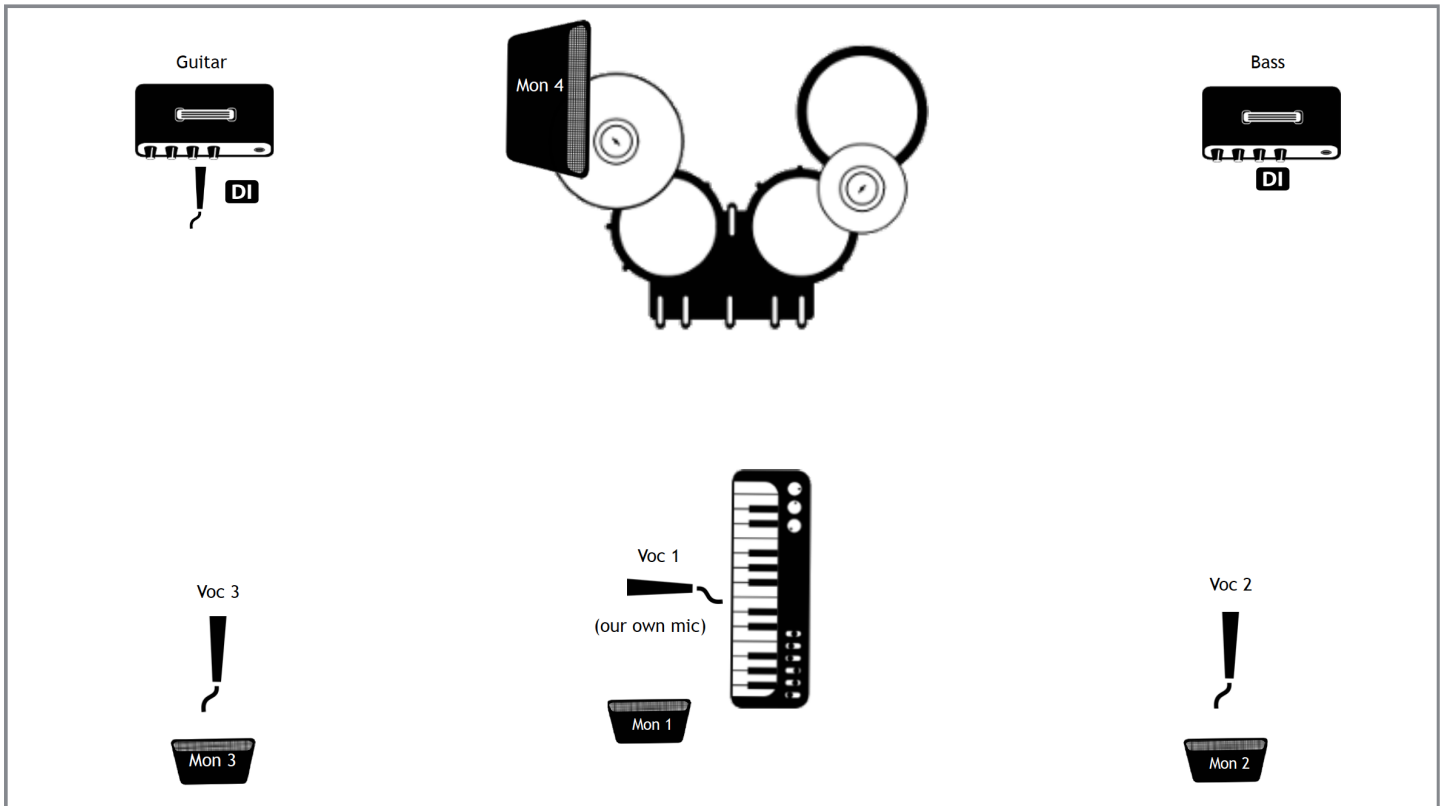

THEM LEWIS BOYS

Stageplan/rider

THEM LEWIS BOYS RIDER

Necessities on stage:

4 x monitor: For placing see stage drawing
2 x microphone Shure sm 58 or equivalent: For placing see stage drawing

For piano: 2 x DI for electric piano
1 x microphone-cable

For guitar: 1 x Shure sm 57 or equivalent
1 x di for acoustic guitar

For bassguitar: 1 x DI

For drums: 1 x riser: minimal size = 2x2 meter, at least 60cm high
1 x microphone for snare drum (for example sm 57)
1 x microphone for kick
2 x microphone for toms (for example sennheiser 604)
2 x overhead